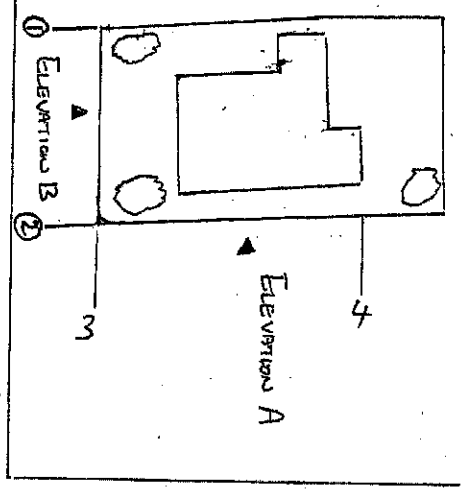

AREA 2 HA
SCALE: 1:1250
CENTRE COORDINATES: 448028 , 194098

Supplied by Streetwise Maps Ltd
www.streetwise.net
Licence No: 100047474

Block Plan showing Wall in Bolo Red

REQUIRED PLAN

Scale 1:50

Proposed Increase in Height of Wall
Church Cottage
Church Lane
Drayton
OX14 4DS

Ref. Wall Reduce to existing level to comply with highway constraints

PE-001C