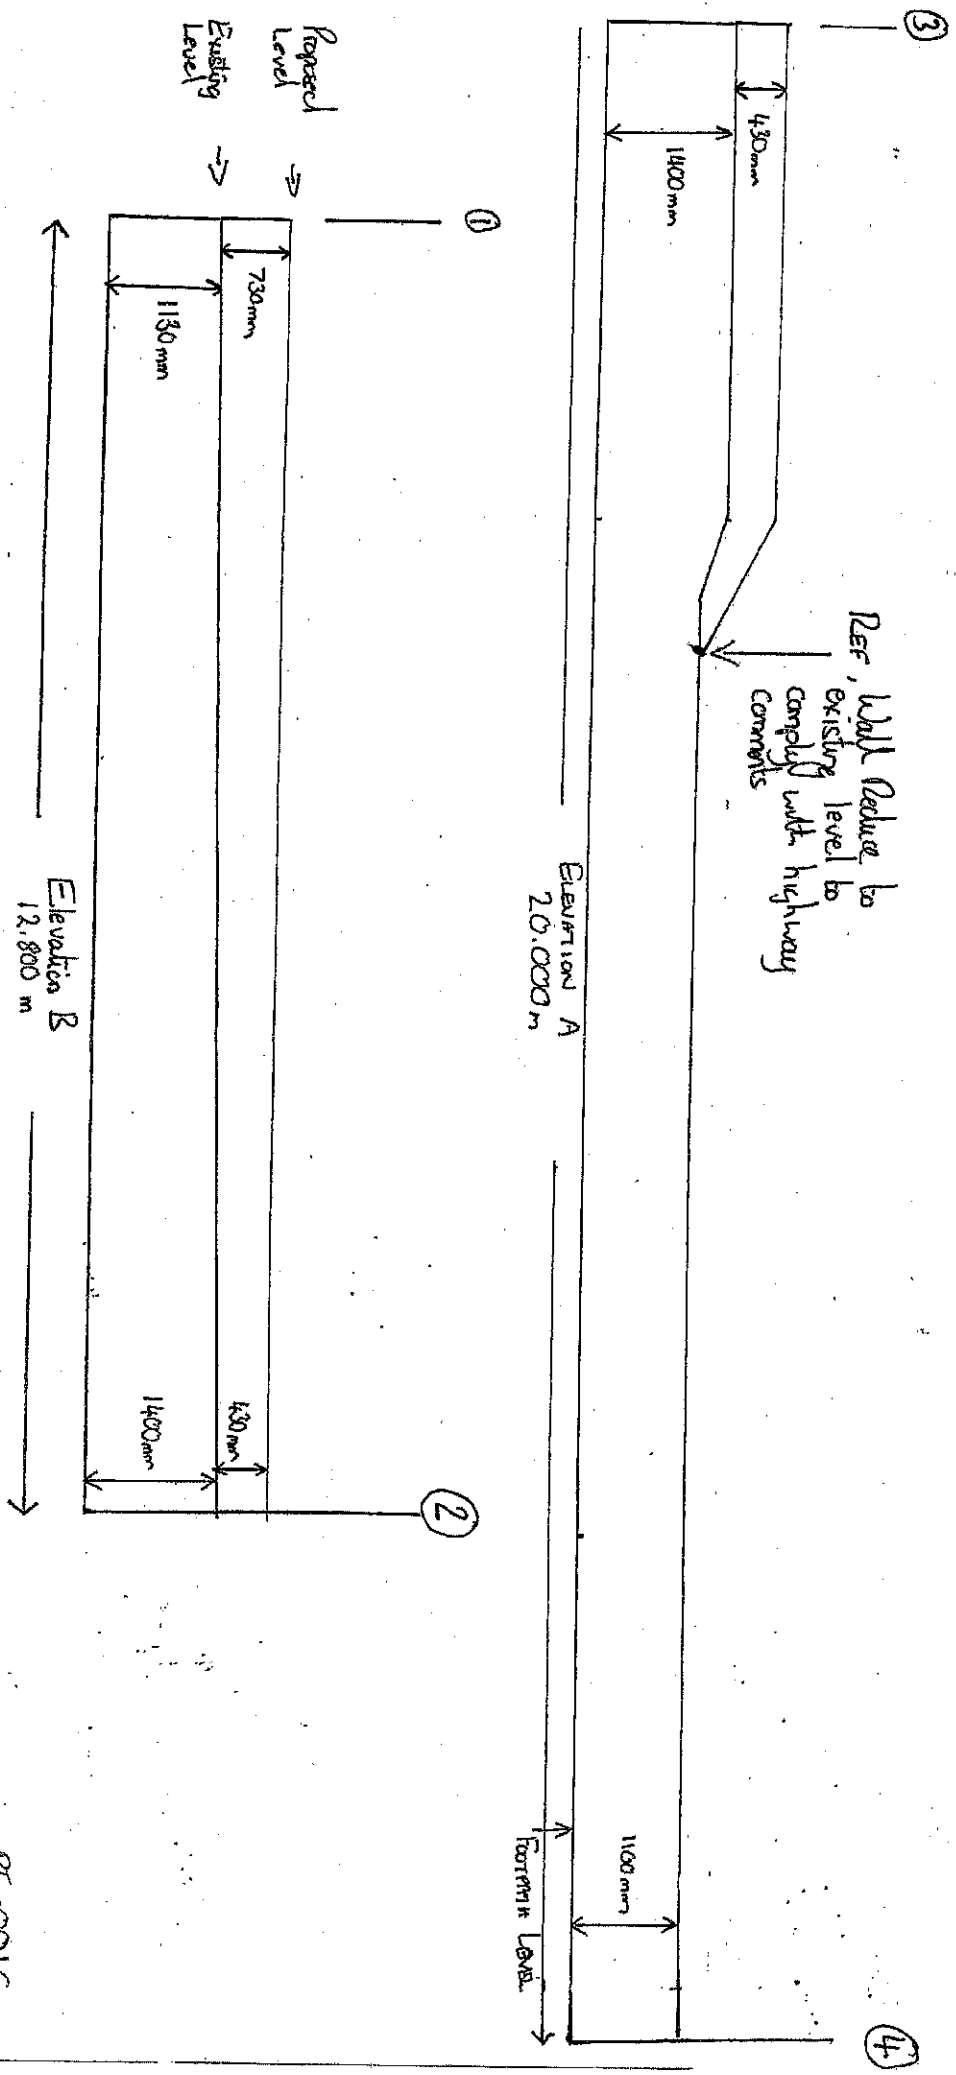

AREA 2 HA
SCALE: 1:1250
CENTRE COORDINATES: 448028 , 194098

Supplied by Streetwise Maps Ltd
www.streetwise.net
Licence No: 100047474

Block Plan showing Wall in Bolo Red

REQUIRED PLAN

Scale 1:50

Proposed Increase in Height of Wall
Church Cottage
Church Lane
Drayton
OX14 4DS

Ref. Wall Reduce to existing level to comply with highway constraints

PE-001C