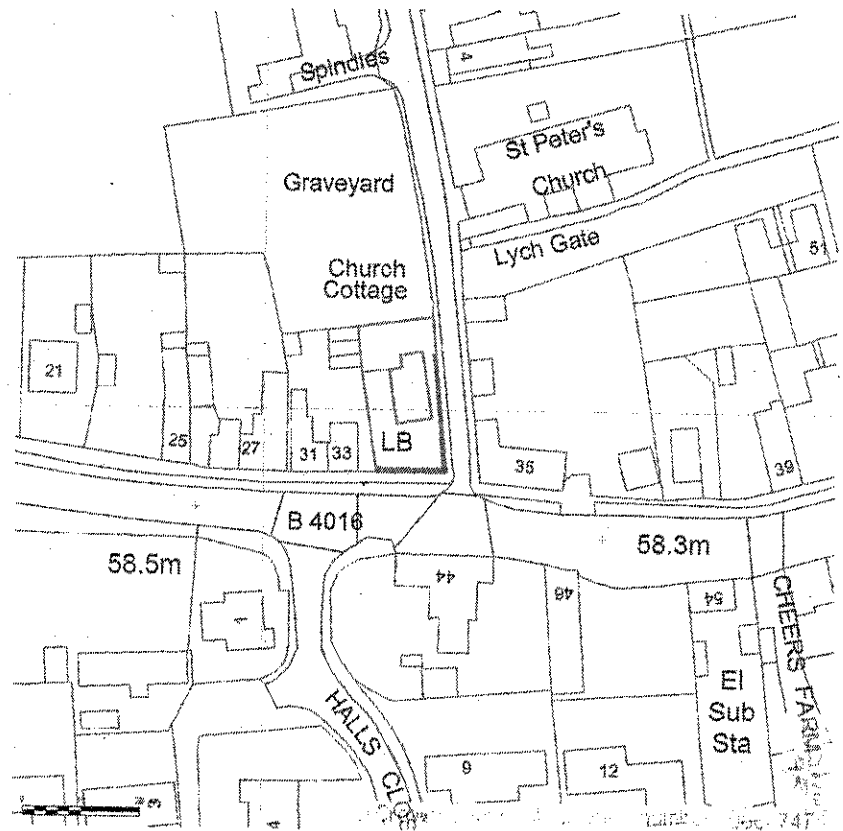

AREA 2 HA
SCALE: 1:1250
CENTRE COORDINATES: 448028 , 194098

Supplied by Streetwise Maps Ltd
www.streetwise.net
Licence No: 100047474

Block Plan showing Wall in Bolo Red

REQUIRED PLAN

Scale 1:50

Proposed Increase in Height of Wall
Church Cottage
Church Lane
Drayton
OX14 4DS

Ref. Wall Reduce to existing level to comply with highway constraints

PE-001C